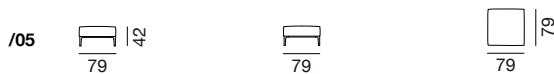

Hocker / Stool