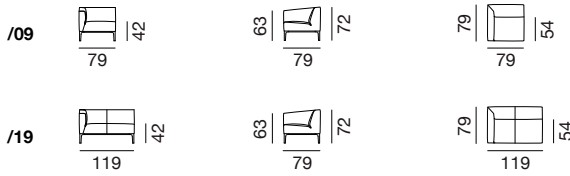

design
de Sede

since
2015

DS-161 Masse / Measurements

Sessel / Armchair

Sofa / Sofa

Abschlüsselemente links / End elements left

Abschlüsselemente rechts / End elements right

Zwischenelemente / Intermediate elements