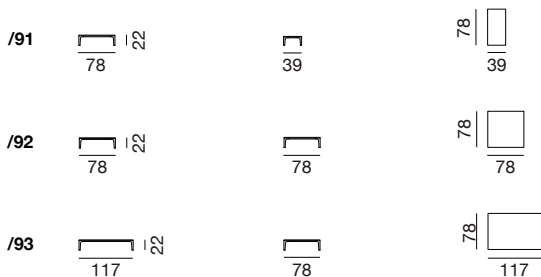

Kissen / Cushions

Tische / Tables