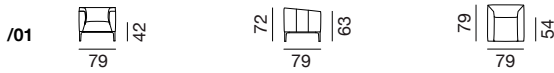

design
de Sede

since
2015

DS-161 Masse / Measurements

Sessel / Armchair

Sofa / Sofa

Abschlüsselemente links / End elements left

Abschlüsselemente rechts / End elements right

Zwischenelemente / Intermediate elements