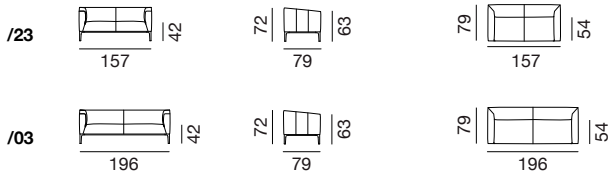

design
de Sede

since
2015

DS-161 Masse / Measurements

Sessel / Armchair

Sofa / Sofa

Abschlüsselemente links / End elements left

Abschlüsselemente rechts / End elements right

Zwischenelemente / Intermediate elements