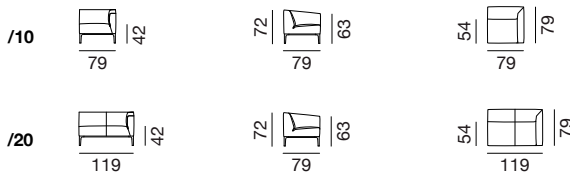

design
de Sede

since
2015

DS-161 Masse / Measurements

Sessel / Armchair

Sofa / Sofa

Abschlüsselemente links / End elements left

Abschlüsselemente rechts / End elements right

Zwischenelemente / Intermediate elements