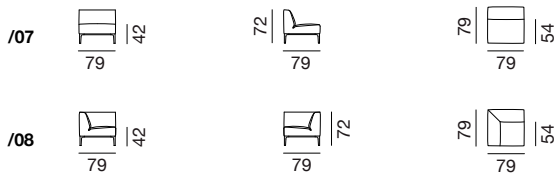

design
de Sede

since
2015

DS-161 Masse / Measurements

Sessel / Armchair

Sofa / Sofa

Abschlüsselemente links / End elements left

Abschlüsselemente rechts / End elements right

Zwischenelemente / Intermediate elements