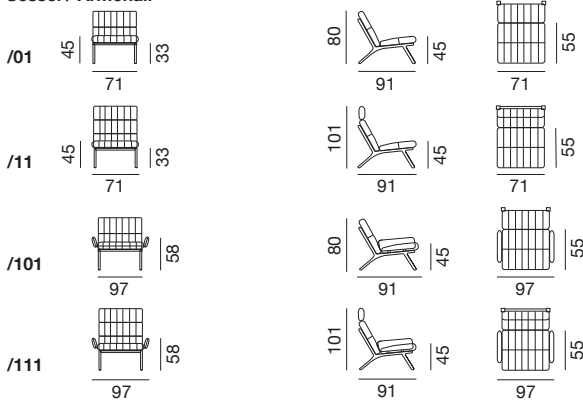

design
de Sede

since
2020

DS-531 Masse / Measurements

Sessel / Armchair

Sofa / Sofa

Hocker / Stool

Dazu passend / Combine with

DS-3011