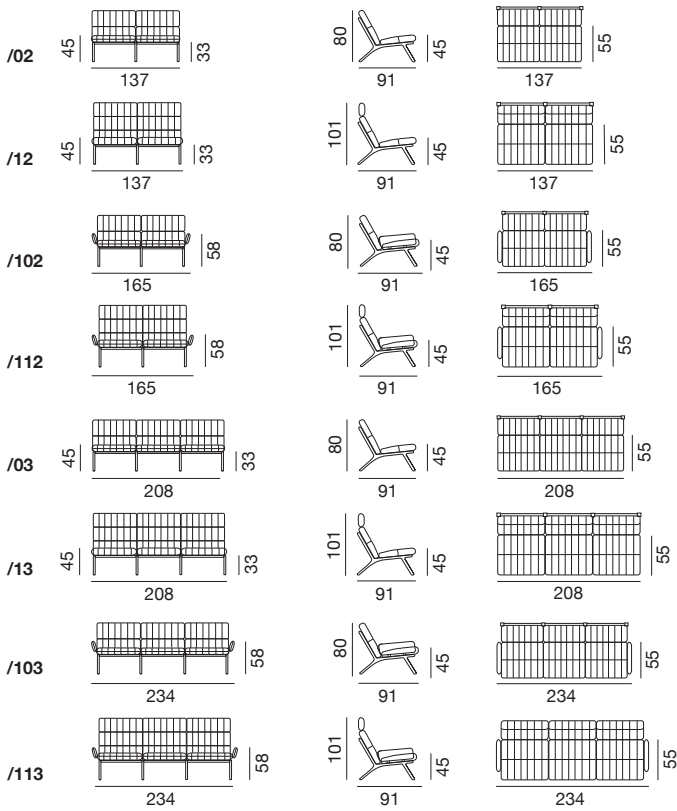

**Simply beautiful.
Or beautifully simple.**

Whoever settles into seating furniture from the DS-531 range is not only in for a comfortable and relaxing experience, thanks to the lowered sitting position, but will also feel right at home in the stitched leather design. The sweeping frame construction and a wooden supporting base for the seat cushions are the simple structural elements of these sculptures. They are available both as three-seater and as a cozy armchair with head section and stool.

design
de Sede

since
2020

DS-531 Masse / Measurements

Sessel / Armchair

Sofa / Sofa

Hocker / Stool

Dazu passend / Combine with

DS-3011