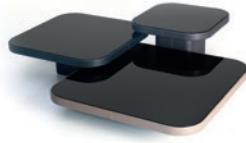

**Simply beautiful.
Or beautifully simple.**

Whoever settles into seating furniture from the DS-531 range is not only in for a comfortable and relaxing experience, thanks to the lowered sitting position, but will also feel right at home in the stitched leather design. The sweeping frame construction and a wooden supporting base for the seat cushions are the simple structural elements of these sculptures. They are available both as three-seater and as a cozy armchair with head section and stool.

design
de Sede

since
2020

DS-531 Masse / Measurements

Sessel / Armchair

Sofa / Sofa

Hocker / Stool

Dazu passend / Combine with

DS-3011